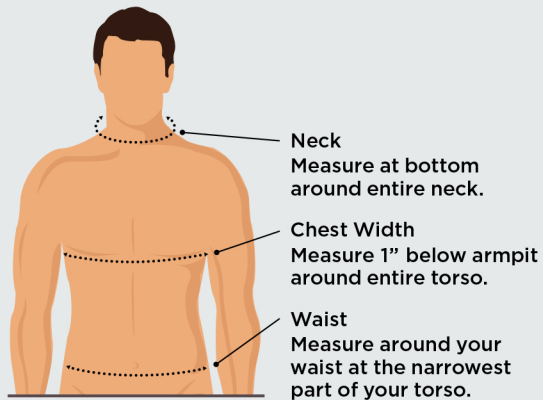

Men's Size Chart

Shirts Sizes†	Neck	Chest Width	Waist	Shorts & Pants Waist Sizes
S	14½-15	36-38	28-30	28-30
M	15½-16	39-41	32-34	32-34
L	16½-17	42-44	36-38	36-38
XL	17½-18	45-47	40-42	40-42
XXL	18½-19	48-50	44-46	44-46
XXXL	19½-20	51-53	48-50	
4XL	20½-21	54-56	52-54	

Women's Size Chart

Size¹	Number Size	Bust	Waist	Hips
XS	2	33	25⅜	35⅞
S	4-6	34⅞-35¼	26⅞-27	37⅞-38¼
M	8-10	36¼-37¼	28-29	39¼-40¼
L	12-14	38¾-40¾	30¾-32½	41¾-43¼
XL	16	42-43	33½-35	45-47
XXL	18	44	37-38	47-48
XXXL	20	46	40-42	48-52