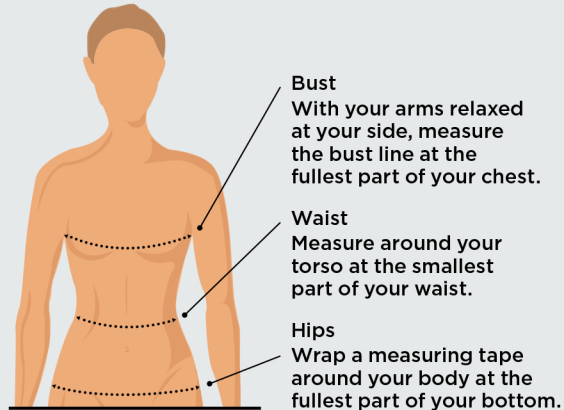

Men's Size Chart

Shirts Sizes†	Neck	Chest Width	Waist	Shorts & Pants Waist Sizes
S	14½-15	36-38	28-30	28-30
M	15½-16	39-41	32-34	32-34
L	16½-17	42-44	36-38	36-38
XL	17½-18	45-47	40-42	40-42
XXL	18½-19	48-50	44-46	44-46
XXXL	19½-20	51-53	48-50	
4XL	20½-21	54-56	52-54	

Women's Size Chart

Size¹	Number Size	Bust	Waist	Hips
XS	2	33	25⅜	35⅞
S	4-6	34⅞-35¼	26⅞-27	37⅞-38¼
M	8-10	36¼-37¼	28-29	39¼-40¼
L	12-14	38¾-40¾	30¾-32½	41¾-43¼
XL	16	42-43	33½-35	45-47
XXL	18	44	37-38	47-48
XXXL	20	46	40-42	48-52